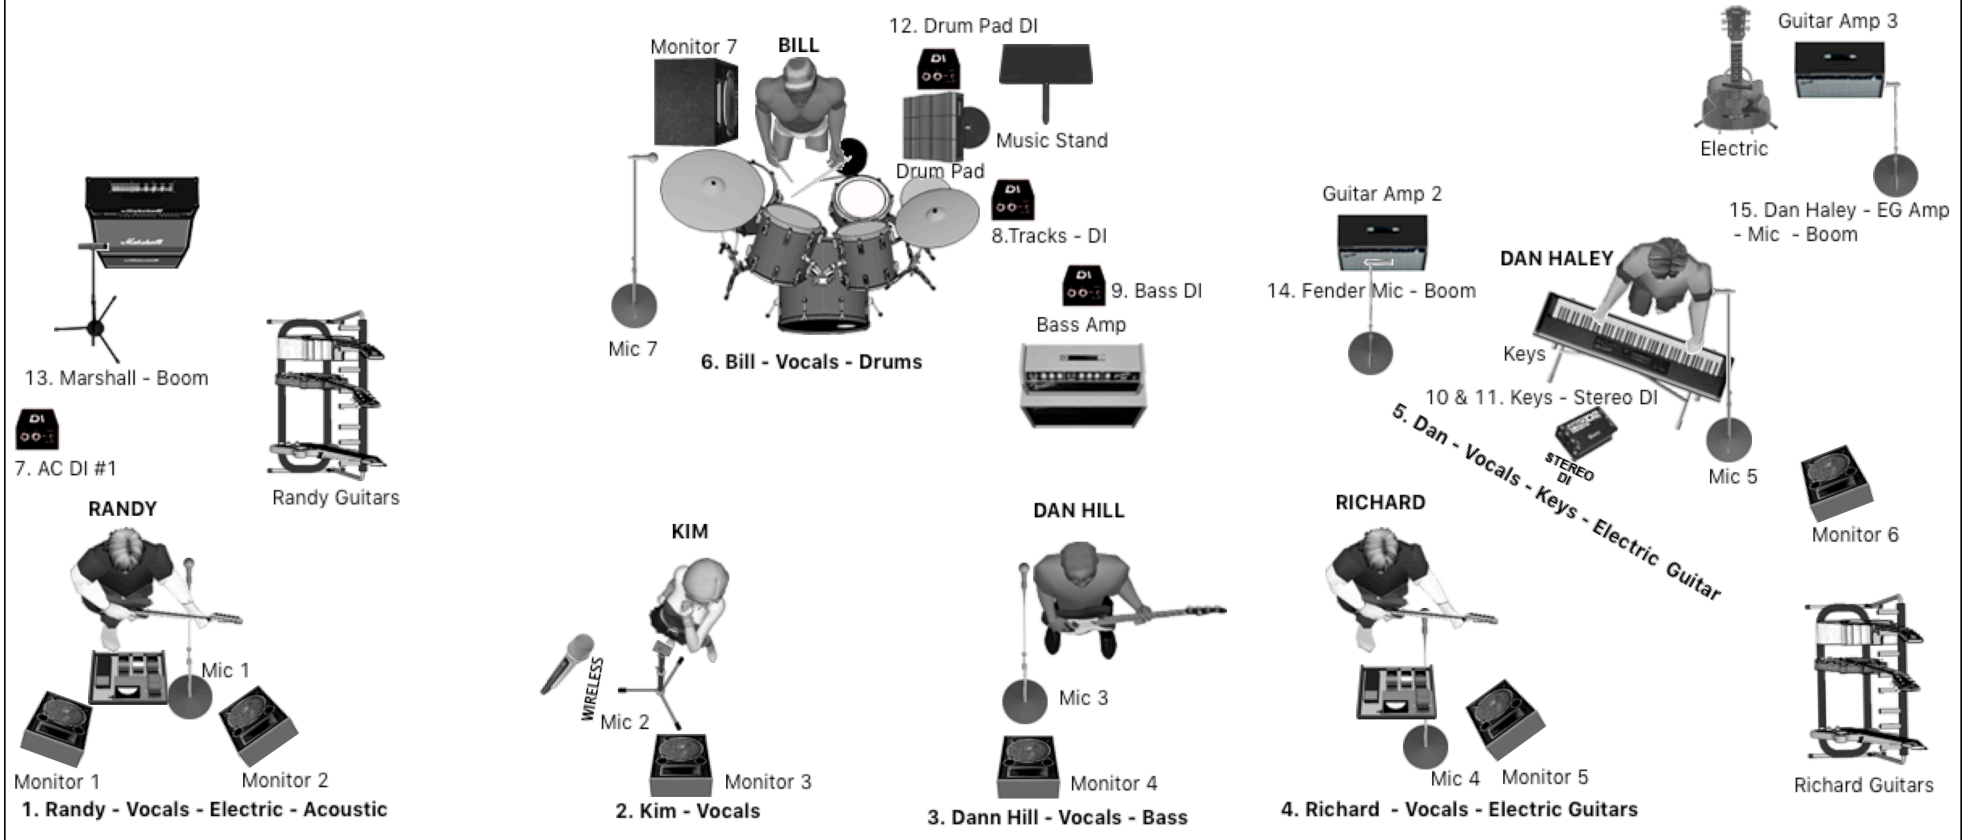

EAGLES - RONSTADT EXPERIENCE

STAGE PLOT & INPUT LIST 2024

Eagles Ronstadt Experience
23 Inputs Total

Vocal Mics - (6 Inputs)
1. Guitar - Boom - Wired Mic
2. Female Vocals - Straight Stand Wireless Mic
3. Bass - Boom - Wired Mic
4. Guitar - Boom - Wired Mic
5. KeyBoard - Boom - Wired

Mic
6. Drummer - Boom - Wired Mic

Instrumental Inputs

Direct Boxes - 5
(5 Mono & 1 Stereo)
6 Inputs
7. #1 Ac Guitar - DI #1 - Randy
8. #3 - Tracks
9. #4 Bass DI - Dan Hill
10 & 11 #5 Keys Stereo DI
12. #6 Drum Pad
Guitar Amps - (3 Inputs)
13. Marshall - Mic (Boom)

14. Fender Mic - Boom
15. Dan Haley - EG Amp - Mic - Boom

Drums - (8 Inputs)
16. Kik - 1

17. Snare Top - 1
18. Hi Hat - 1
19 & 20. Rack Toms - 2
21. Floor Tom - 1
22. Overhead Left - 1
23. Overhead Right - 1